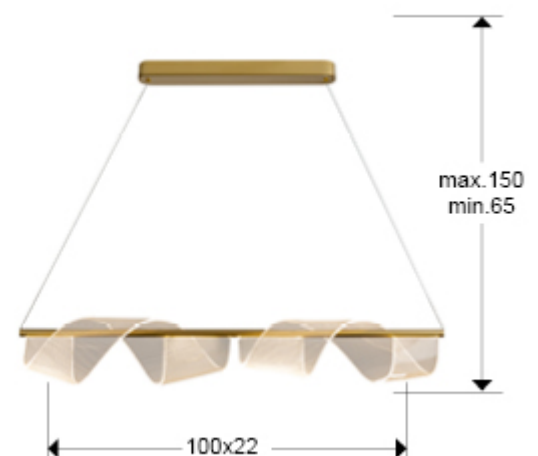

## Velas

351016

Pendants

Recommended product

Lamp made of metal and aluminium, matt gold finish. Curved microprinted methacrylate diffuser. Adjustable length. 21W LED, 1200 lm, 3000K.

· This lamp is supplied with GRAVITY TOGGLES, to improve ceiling fixing.

### SIZES

Sizes: ↔ 100.0 ↓ 16.0 ↗ 22.0 cm  
 Height when installed: 65.0/ max. 150.0 cm  
 Weight: 2.5 Kg

### SIZES WITH PACKAGING

Weight: 3.9 Kg  
 Volume: 0.0820m<sup>3</sup>  
 Sizes: ↔ 106.0 ↓ 25.0 ↗ 31.0 cm

---